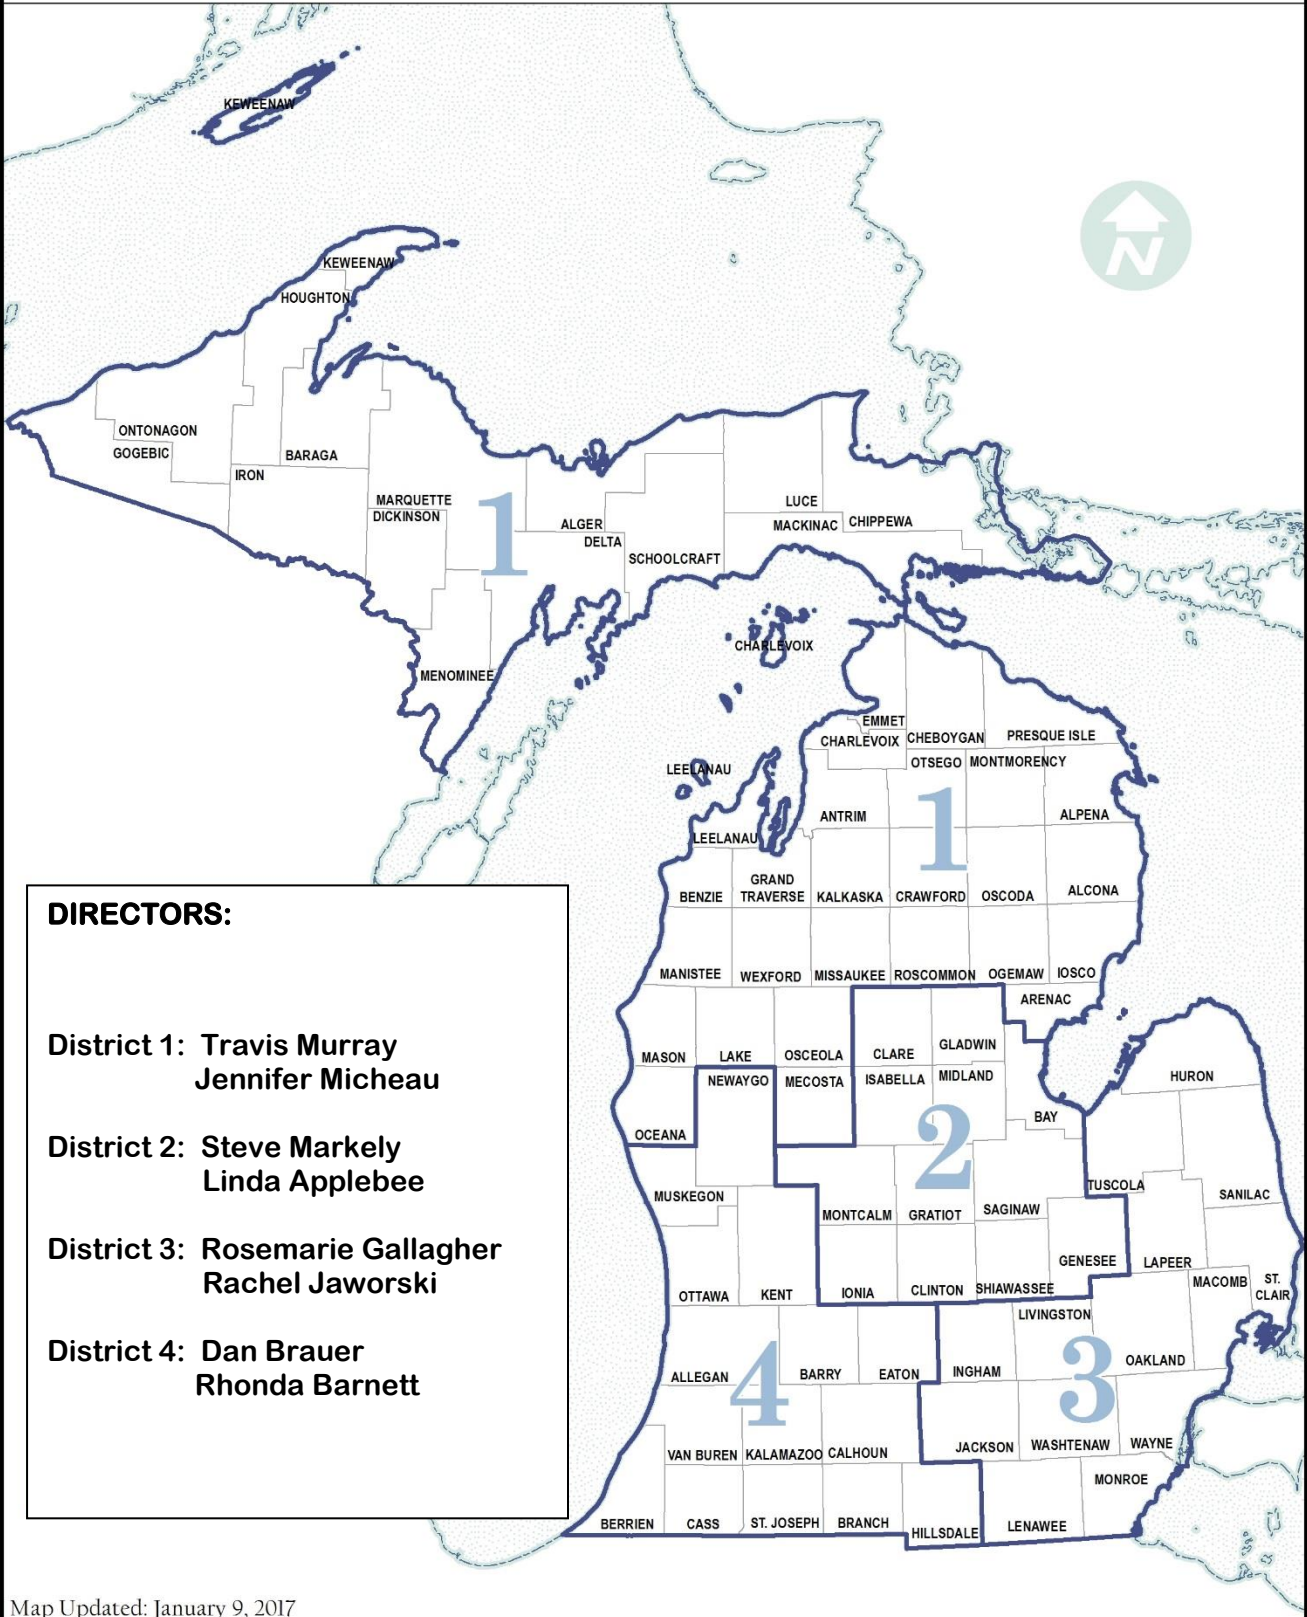

2018 MASCOE District Map

DIRECTORS:

District 1: Travis Murray
Jennifer Micheau

District 2: Steve Markely
Linda Applebee

District 3: Rosemarie Gallagher
Rachel Jaworski

District 4: Dan Brauer
Rhonda Barnett